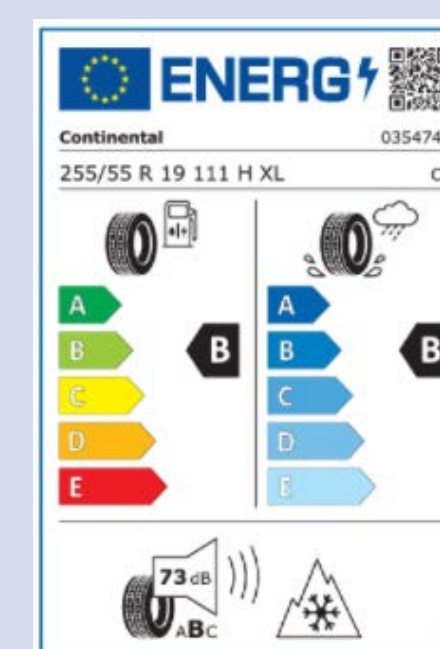

SEMPERIT

TIGUAN
215/65 R17 99H
SEMPERIT SPEED GRIP 5

3.490,-

6.945,-

PIRELLI

TIGUAN
215/65 R17 99H
PIRELLI SCORPION WINTER

6.350,-

8.988,-