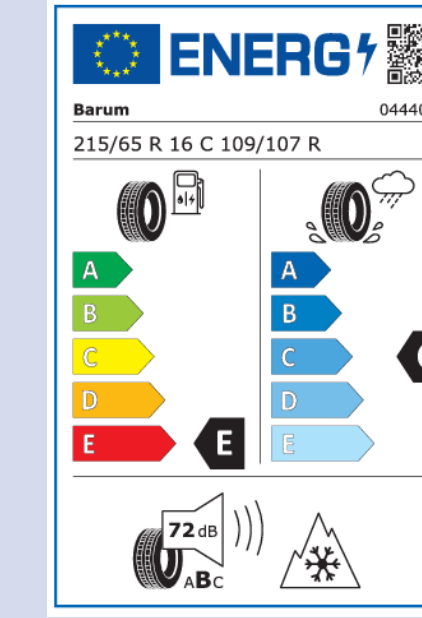

Barum

T5, T6, MULTIVAN
215/65 R16C 109R
BARUM SNOVANIS 3 + DISK VW

4.450,-

8.562,-