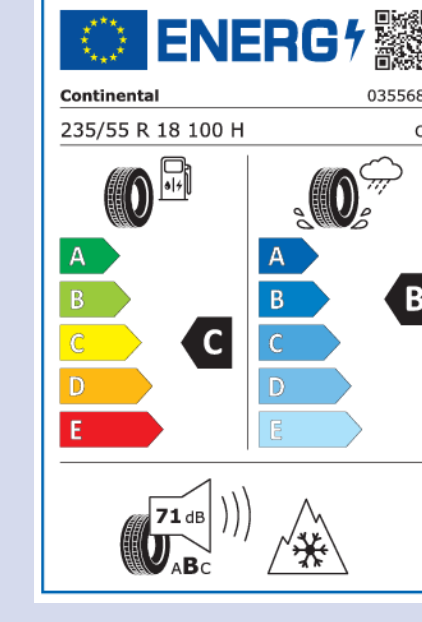

Continental

TIGUAN
235/55 R18 100H
CONTINENTAL TS870P + ALU DISK VW

16.390,-

18.830,-