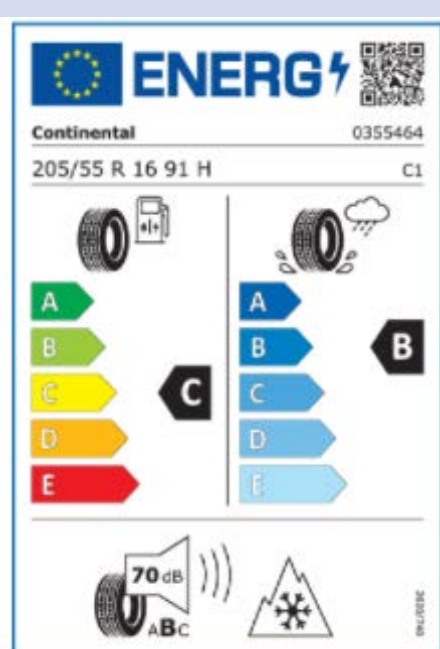

Continental

GOLF, CADDY
205/55 R16 91H
CONTINENTAL TS870

1.650,-

2.156,-