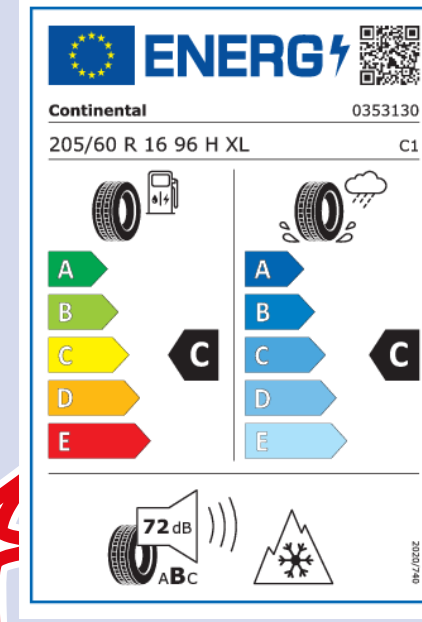

Continental

TOURAN
205/60 R16 96H XL
CONTINENTAL TS830P + ALU DISK VW

8.950,-

9.370,-