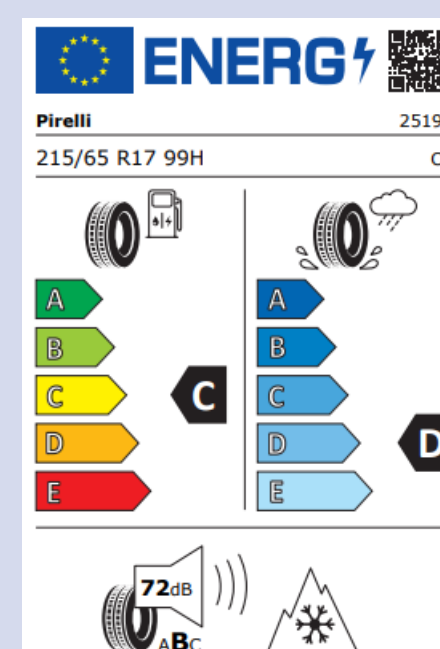

PIRELLI

TIGUAN
215/65 R17 99H
PIRELLI SCORPION WINTER

6.350,-

8.988,-