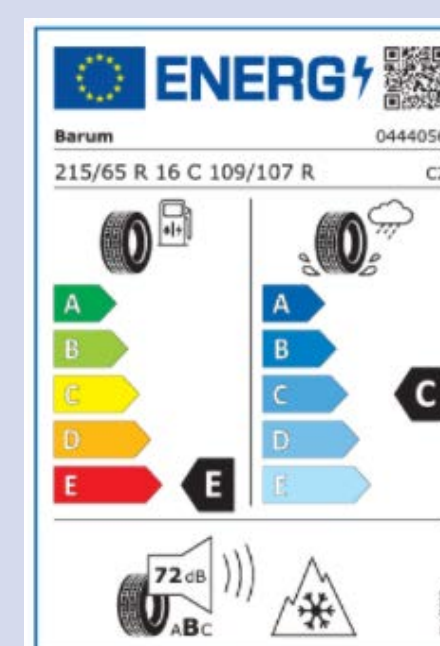

Barum

T5, T6, MULTIVAN
215/65 R16C 109R
BARUM SNOVANIS 3

2.890,-

5.604,-