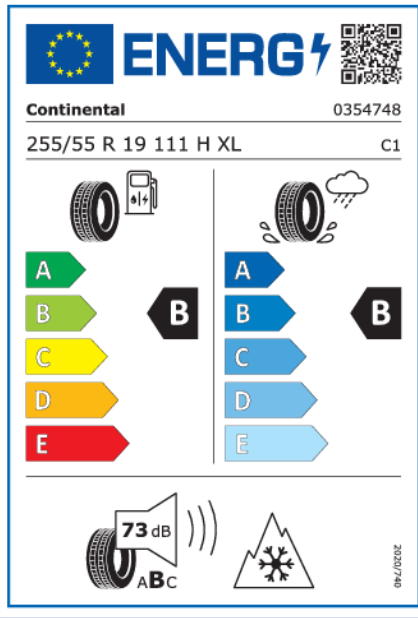

TIGUAN
215/65 R17 99H
PIRELLI SCORPION W S-I + ALU DISK VW

13.890,-

14.434,-

Continental

TIGUAN
235/55 R18 100H
CONTINENTAL TS870P + ALU DISK VW

16.390,-

18.830,-

Continental