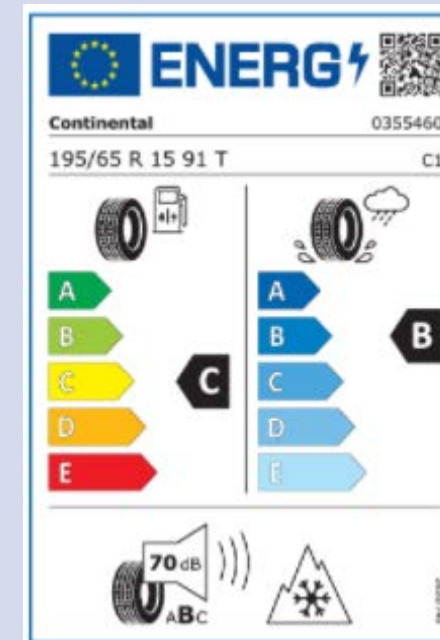

Continental

GOLF, CADDY
195/65 R15 91T
CONTINENTAL TS870

1.390,-

1.949,-