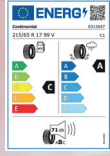

Continental

TIGUAN
215/65 R17 99V
PREMIUM CONTACT 7

4.550,-

~~6.429,-~~