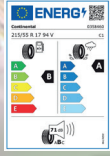

Continental

PASSAT, T-ROC, TOURAN
215/55 R17 94V
PREMIUM CONTACT 6

4.890,-

~~8.198,-~~